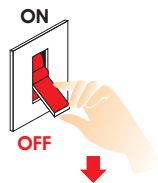

FORMA FLEX SPOT 4W

Installation Manual

1

Attention

Switch off the main power.

2

3

4