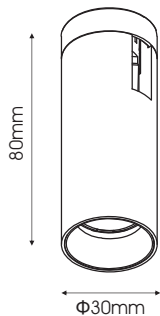

FORMA FLEX SPOT 4W

Installation Manual

1

Attention

Switch off the main power.

2

3

4