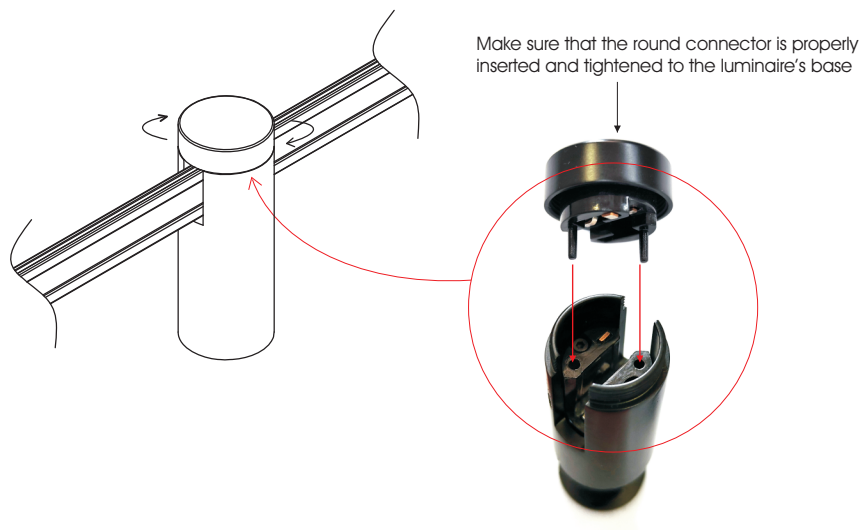

FORMA FLEX SPOT 4W

Installation Manual

1

Attention

Switch off the main power.

2

3

4